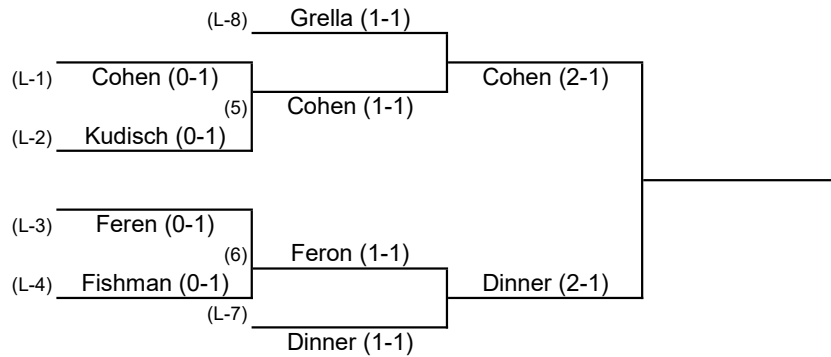

Once - Losers

Team Rosters

- D. Cohen, R. Gordon, L. Kamenova, M. Massimilla, B. Yellis
- W. Dinner, K. DeShrage, M. Geisinger, D. Joseph, H. Friedman
- J. Byrnes, L. Decker-Lucas, S. Lucas, B. Neiger, C. Rivers, J. Wooldridge
- A. Kudisch, D. Schuld, R. Samuel, B. Plotkin, M. Botwin
- M. Colchamiro, J. Lipson, C. Sharf, H. Cohen
- A. Feren, C. Bilich, N. Trabelus, R. Baumer
- M. Fishman, B. Walfish, B. Cirker, M. Liebowitz
- P. Grella, L. Fenton, F. Fein, P. Siegelman