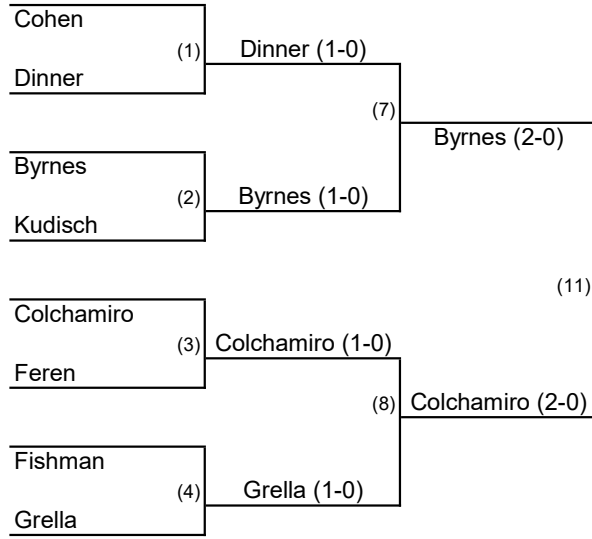

# NASSAU-SUFFOLK BRIDGE ASSOCIATION 2017 FRANK ALLISON DOUBLE KNOCKOUT TOURNAMENT FLIGHT A

## Non - Losers