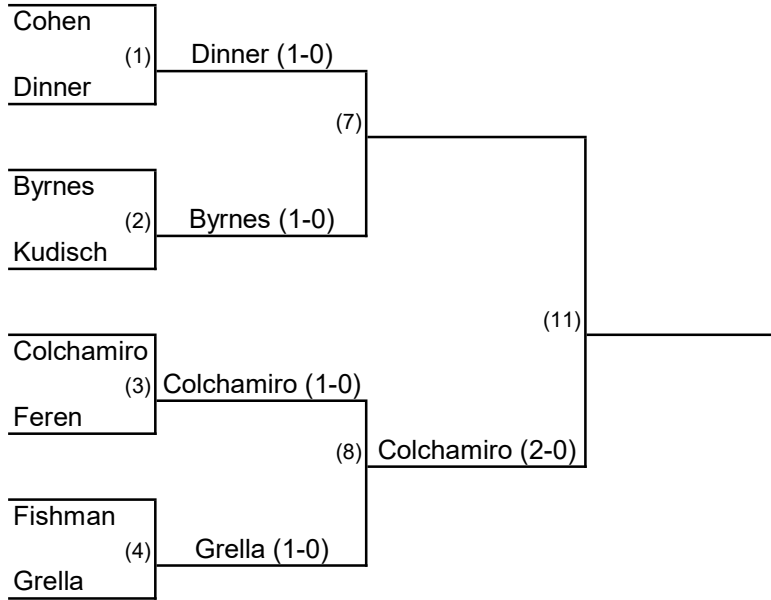

# NASSAU-SUFFOLK BRIDGE ASSOCIATION 2017 FRANK ALLISON DOUBLE KNOCKOUT TOURNAMENT FLIGHT A

## Non - Losers