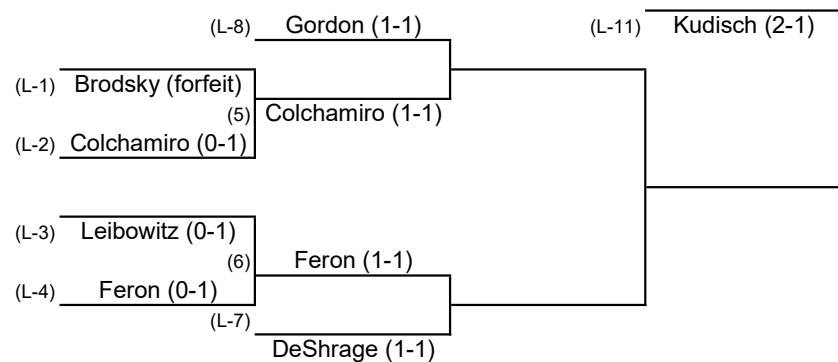

NASSAU-SUFFOLK BRIDGE ASSOCIATION 2018 FRANK ALLISON DOUBLE KNOCKOUT TOURNAMENT FLIGHT A

Non - Losers

Once - Losers

Team Rosters

A. Brodsky, P. Brodsky, F. Anshen, P. Ross, L. Beydoun, S. Adelman

J. Byrnes, L. Decker-Lucas, S. Lucas, C. Rivera, J. Wooldridge, M. Lipkin