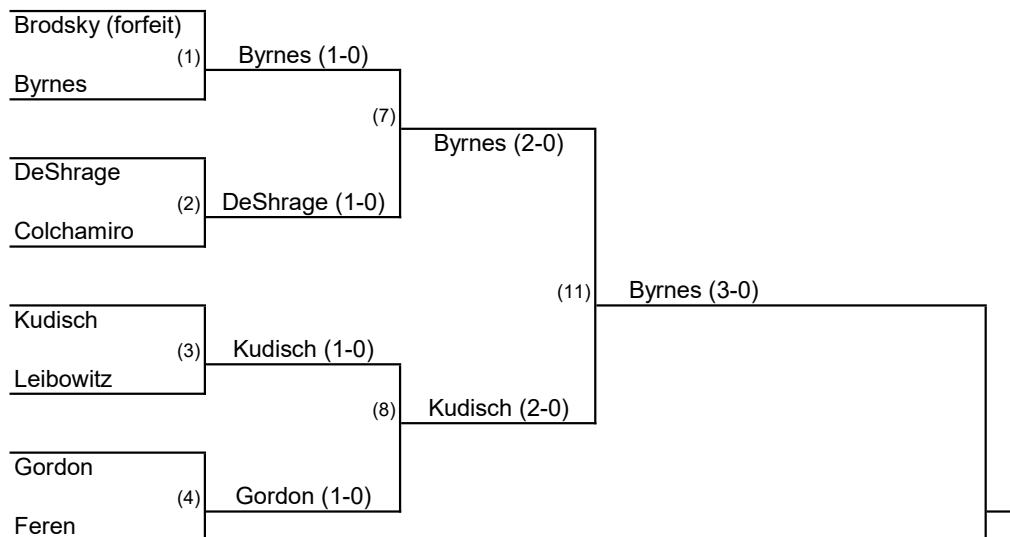

NASSAU-SUFFOLK BRIDGE ASSOCIATION 2018 FRANK ALLISON DOUBLE KNOCKOUT TOURNAMENT FLIGHT A

Non - Losers

Once - Losers

Team Rosters

A. Brodsky, P. Brodsky, F. Anshen, P. Ross, L. Beydoun, S. Adelman

J. Byrnes, L. Decker-Lucas, S. Lucas, C. Rivera, J. Wooldridge, M. Lipkin